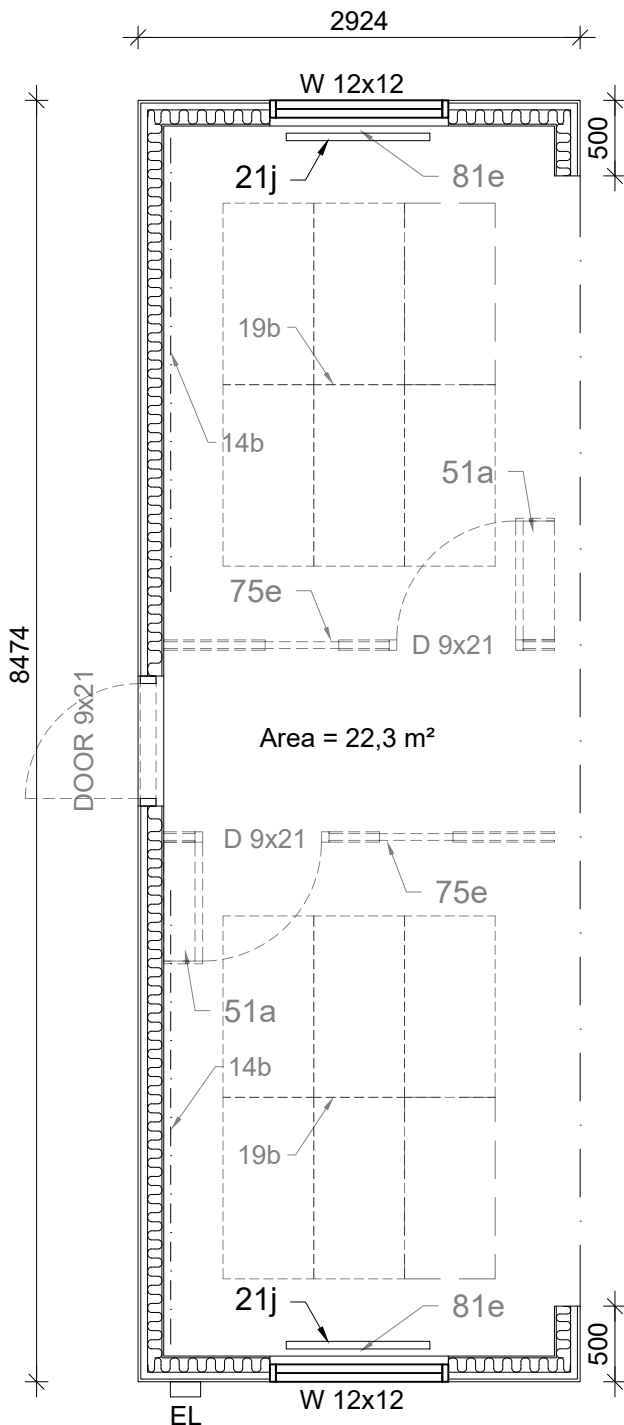

- Wall finish: chipboard
- Room height: 2400 mm
- Area: 22,3 m²

INCLUDED		
Pos.	Option	Pieces
21j	Radiator Ensto 1000 W (1500W FIN)	2
76a	Window blinds	2

Number of optional items chosen on the order sheet

Scale:
1:50

Revision:

Date of revision: