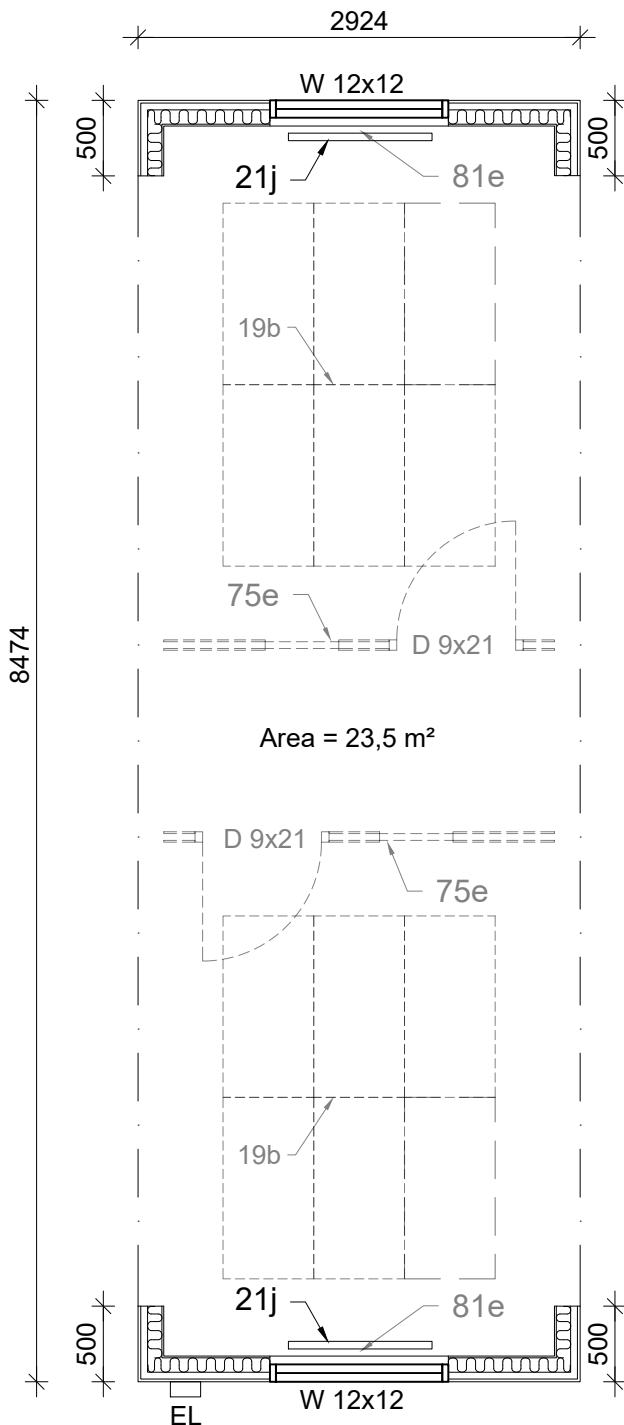

- Wall finish: chipboard
- Room height: 2400 mm
- Area: 23,5 m²

INCLUDED		
Pos.	Option	Pieces
21j	Radiator Ensto 1000 W (1500W FIN)	2
76a	Window blinds	2

Number of optional items chosen on the order sheet

Date: 04.11.2019
 Env. Class: C
 Rami SE model name: D3

Drawing name: OFFICE
 EMPTY, BOTH SIDES OPEN
 CatClass: MODULE OFFICE ENV-C 8.4M GABLE WALL

Model: C-20
 Designer: K.Kets
 Scale: 1:50
 Revision:
 Date of revision: