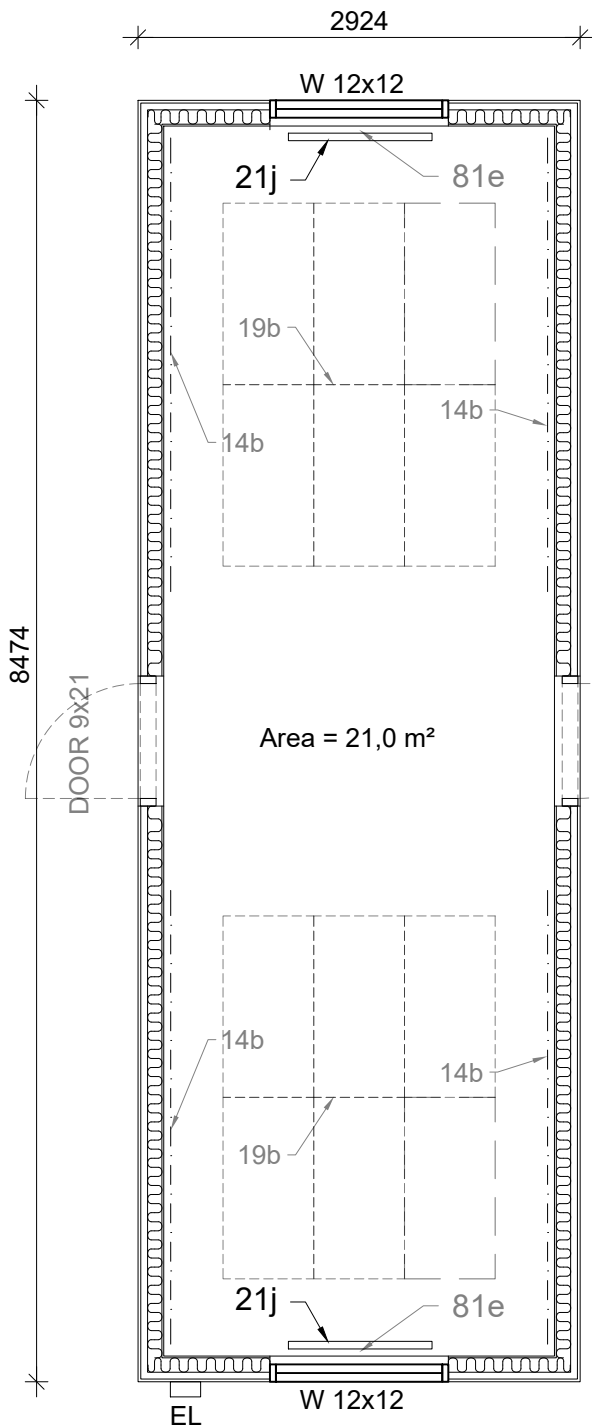

- Wall finish: chipboard
- Room height: 2400 mm
- Area: 21,0 m<sup>2</sup>

INCLUDED		
Pos.	Option	Pieces
21j	Radiator Ensto 1000 W (1500W FIN)	2
76a	Window blinds	2

Number of optional items chosen on the order sheet

Date  
20.06.2019

Env. Class:  
**C**

Rami SE model name:  
**D**

Drawing name:  
OFFICE  
EMPTY

CatClass:  
MODULE OFFICE ENV-C 8.4M 2LW

Model:  
**C-10**

Designer:  
K.Kets

Scale:  
1:50