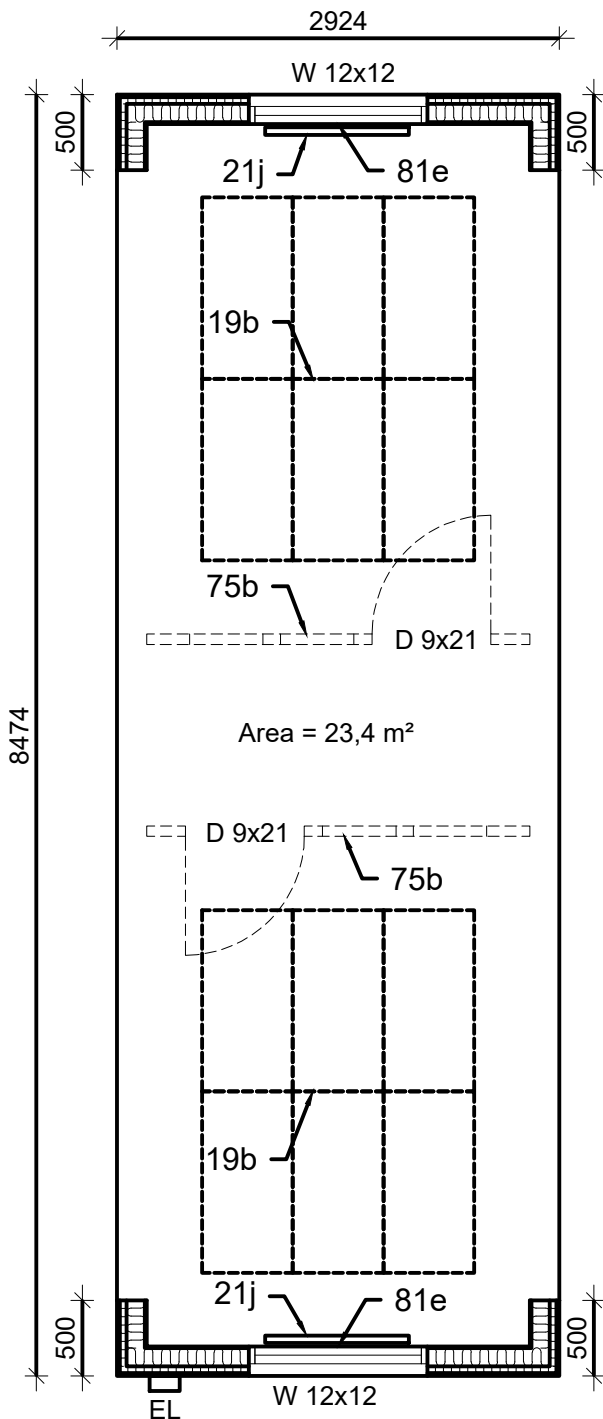

- Wall finish: chipboard
- Room height: 2400 mm
- Area: 23,4 m<sup>2</sup>

Number of optional items chosen on the order sheet