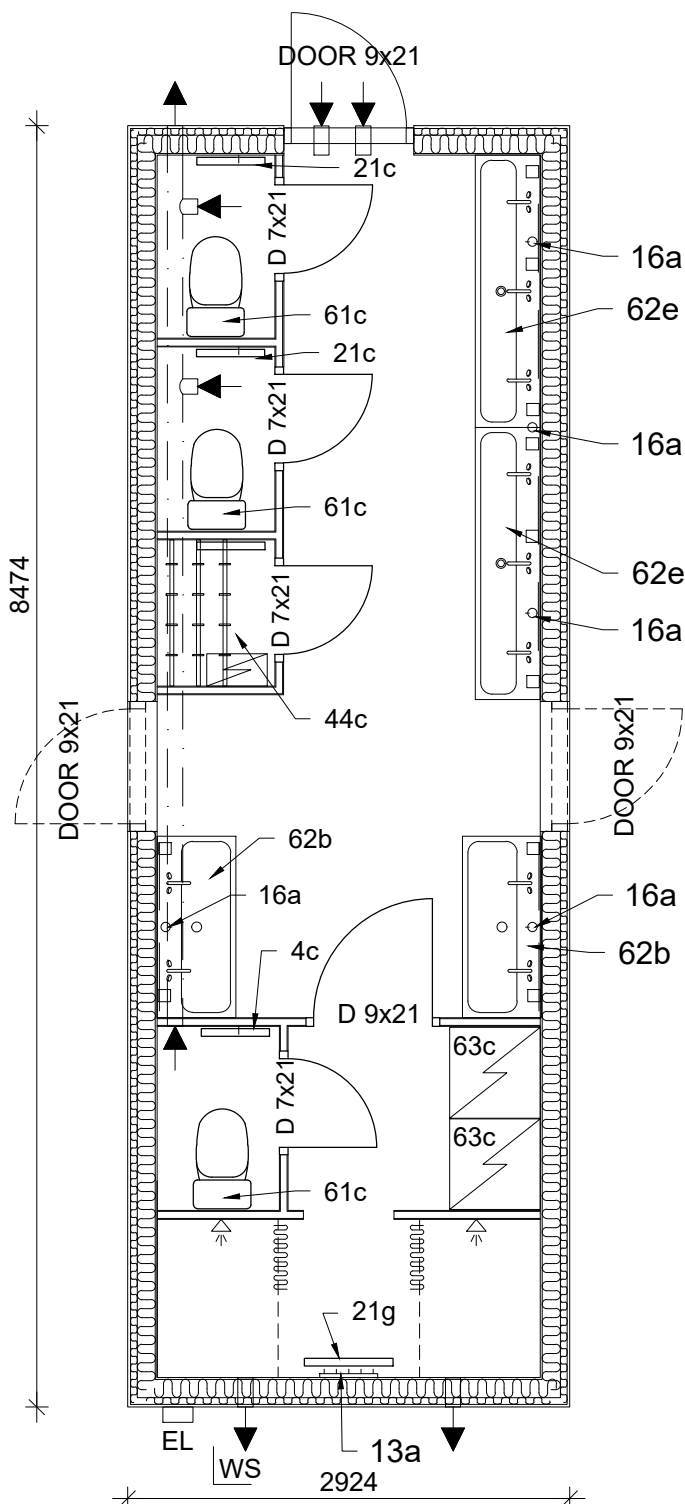

- Wall finish: plywood
- Room height: 2400 mm
- Area: 20,0 m²

INCLUDED

Pos.	Option	Pieces
13a	Clothing hanger (5 hooks)	1
16a	Holder for liquid soap 2,7L	5
21c	Radiator Ensto 250 W, 380x451	3
21g	Radiator Ensto 500W, 380x585	1
44c	Drying room set: clothhangers, dehumidifier 300W, radiator 250 W (380x451)	1
61c	Toilet set: 1 WC-paper holder, 1 toilet seat, 1 metal double-hook, 1 sanitary bag holder	3
62b	Washing corner (without cupboard underneath): Sink 100L, 2 mirrors, 1 light trash bin, 1 box for hand drying paper	2
62e	Washing corner (without cupboard underneath): Sink 150L, 2 mirrors, 1 light trash bin, 1 box for hand drying paper	2
63c	Water boiler NIBE 300L	2
72a	Interior door M9x21	1
72b	Interior door M7x21	4
73a	Exterior door plate M9x21	1

Number of optional items chosen on the order sheet

OPTIONAL

Pos.	Option	Pieces
22a	YSO190 Heat controlling switch	
73a	YSO170 Door plate M9x21 	

Section of metal washbasin.
Washbasin without cupboard underneath

RAMIRENT

Module:

SHAA81

Scale:

1:50