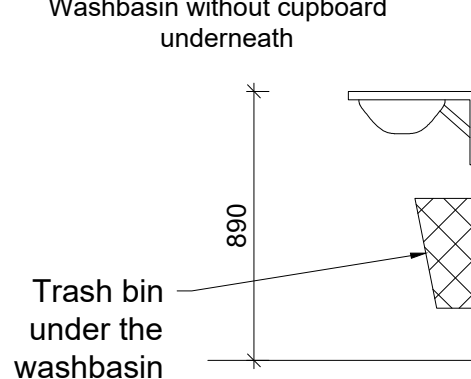

- Wall finish: plywood
- Room height: 2400 mm
- Area: 20,0 m²

INCLUDED

Pos.	Option	Pieces
13a	Clothing hanger (5 hooks)	1
16a	Holder for liquid soap 2,7L	5
21c	Radiator Ensto 250 W, 380x451	3
21g	Radiator Ensto 500W, 380x585	1
44c	Drying room set: clothhangers, dehumidifier 300W, radiator 250 W (380x451)	1
61c	Toilet set: 1 WC-paper holder, 1 toilet seat, 1 metal double-hook, 1 sanitary bag holder	3
62b	Washing corner (without cupboard underneath): Sink 100L, 2 mirrors, 1 light trash bin, 1 box for hand drying paper	2
62e	Washing corner (without cupboard underneath): Sink 150L, 2 mirrors, 1 light trash bin, 1 box for hand drying paper	2
63c	Water boiler NIBE 300L	2
72a	Interior door M9x21	1
72b	Interior door M7x21	4
73a	Exterior door plate M9x21	1

Number of optional items chosen on the order sheet

OPTIONAL

Pos.	Option	Pieces
22a	YSO190 Heat controlling switch	
73a	YSO170 Door plate M9x21 	

Section of metal washbasin.
Washbasin without cupboard underneath