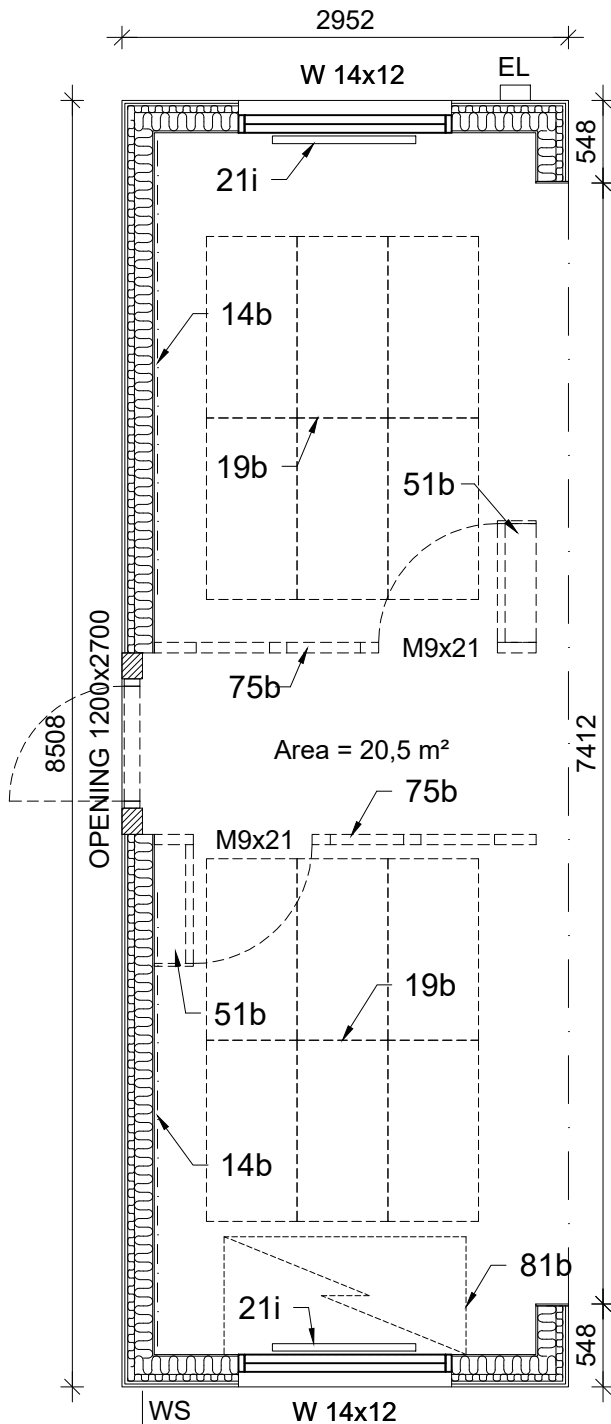

- Wall finish: chipboard
- Room height: 2700 mm
- Area: 20,5 m<sup>2</sup>

Number of optional items chosen on the order sheet

### OPTIONAL

Pos.	Option	Pieces
15b	YSO270 Information board (1210x910)	
51b	Corner cupboard + hooks (2pcs)	
52b	YSO550 Office furniture set	
71j	YNO150 Wall element for the opening 1200 x 2700 with door	
71k	YNO154 Wall element for the opening 1200 x 2700 without door	
75b	Partition wall (1 door, 2 glass walls)	

**RAMIRENT**

Module:

**Norra 005**

Scale:

**1:50**