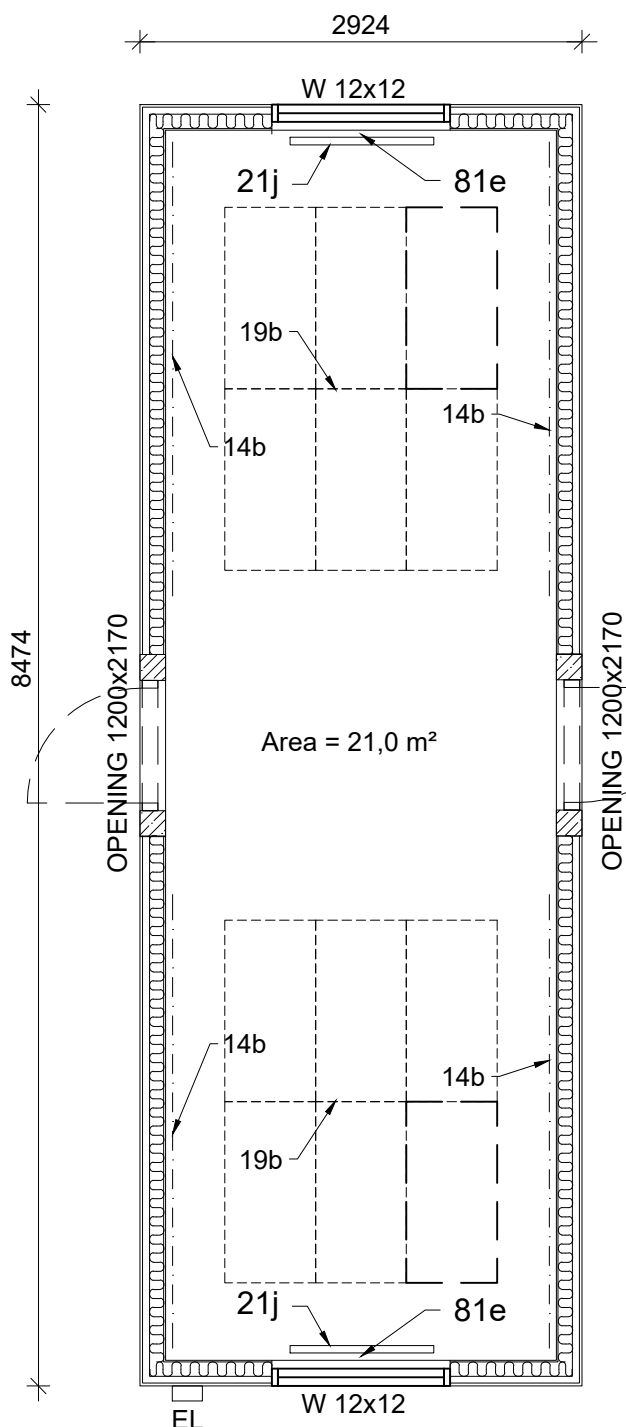

- Wall finish: chipboard
- Room height: 2400 mm
- Area: 21,0 m²

INCLUDED		
Pos.	Option	Pieces
21j	Radiator Ensto 1000 W (1500W FIN)	2
76a	Window blinds	2

Number of optional items chosen on the order sheet

OPTIONAL		
Pos.	Option	Pieces
14b	Elfa top track, white (3000 mm)	
19b	YSO290 Suspended sound insulation boards 1800 x 2400	
22a	YSO190 Heat controlling switch	
71o	YCO150 Wall element for the opening 1200 x 2170 with door frame 	
73c	YSO172 Door plate M9x21 	
76c	Window steel bars	
81e	Ventilation aggregate Mitsubishi VL-100 E	
71p	YCO155 Wall element for the opening 1200 x 2170 without door opening 	

RAMIRENT

Module:
C-10P

Scale:
1:50