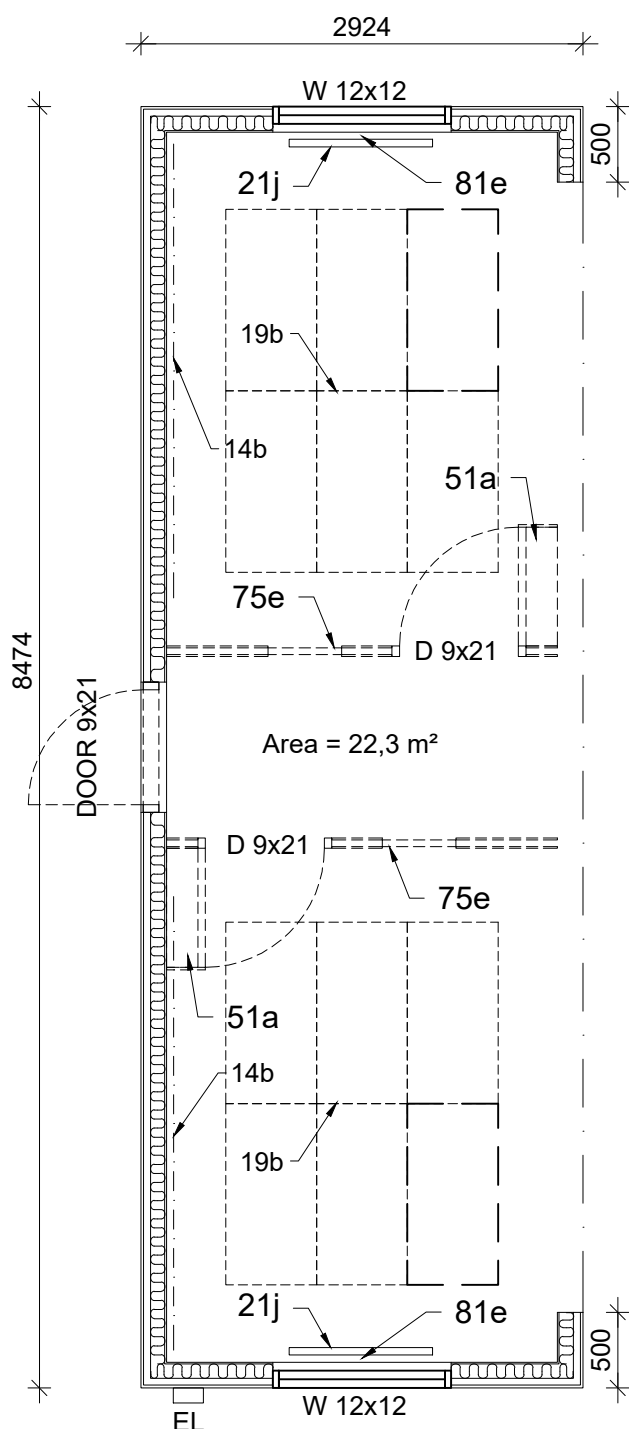

- Wall finish: chipboard
- Room height: 2400 mm
- Area: 22,3 m<sup>2</sup>

INCLUDED		
Pos.	Option	Pieces
21j	Radiator Ensto 1000 W (1500W FIN)	2
76a	Window blinds	2

Number of optional items chosen on the order sheet

OPTIONAL		
Pos.	Option	Pieces
14b	Elfa top track, white (3000 mm)	
19b	YSO290 Suspended sound insulation boards 1800 x 2400	
22a	YSO190 Heat controlling switch	
51a	YSO220 Corner cupboard + hooks (2pcs)	
71n	YCO175 Wall element inside the 9x21 door frame	
73a	YSO170 Door plate M9x21	
75e	YCO200 Partition wall (1 door, 1 glass wall)	
76c	Window steel bars	
81e	Ventilation aggregate Mitsubishi VL-100 E	

**RAMIRENT**

Module:  
**C-22**

Scale:  
**1:50**