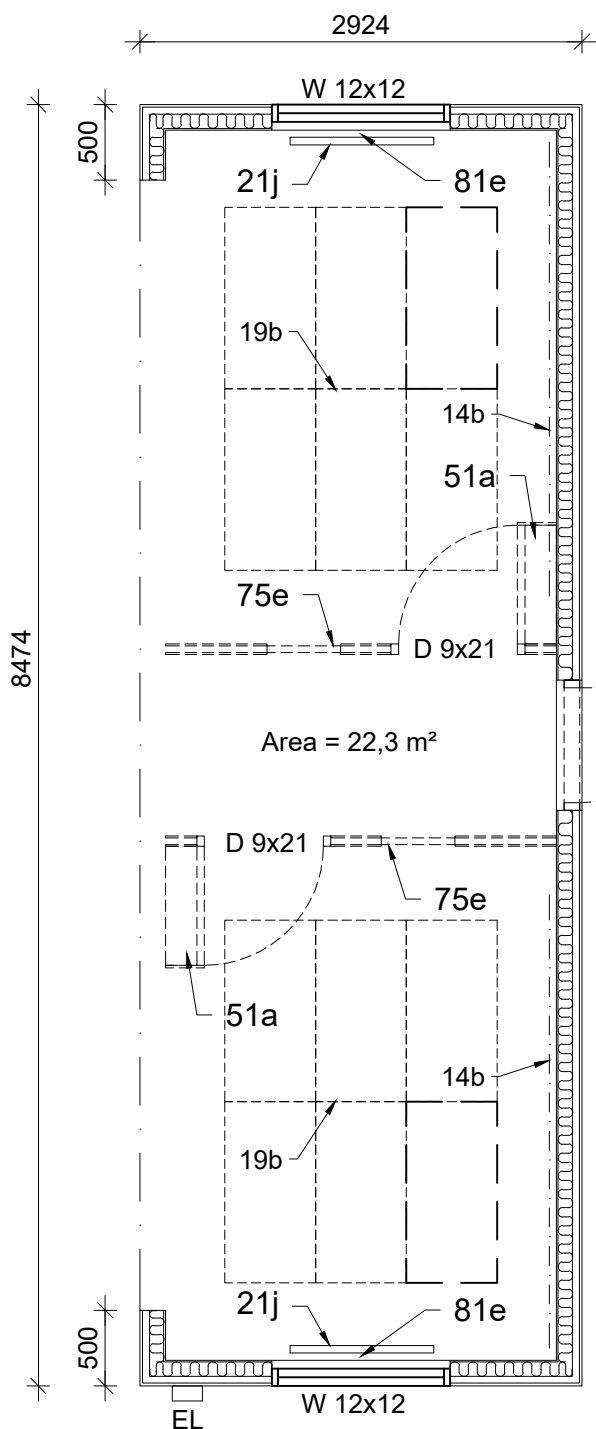

- Wall finish: chipboard
- Room height: 2400 mm
- Area: 22,3 m<sup>2</sup>

INCLUDED		
Pos.	Option	Pieces
21j	Radiator Ensto 1000 W (1500W FIN)	2
76a	Window blinds	2

Number of optional items chosen on the order sheet

OPTIONAL		
Pos.	Option	Pieces
14b	Elfa top track, white (3000 mm)	
19b	YSO290 Suspended sound insulation boards 1800 x 2400	
22a	YSO190 Heat controlling switch	
51a	YSO220 Corner cupboard + hooks (2pcs)	
71n	YCO175 Wall element inside the 9x21 door frame	
73a	YSO170 Door plate M9x21	
75e	YCO200 Partition wall (1 door, glass wall)	
76c	Window steel bars	
81e	Ventilation aggregate Mitsubishi VL-100 E	

**RAMIRENT**

Module:  
**C-21**

Scale:  
**1:50**