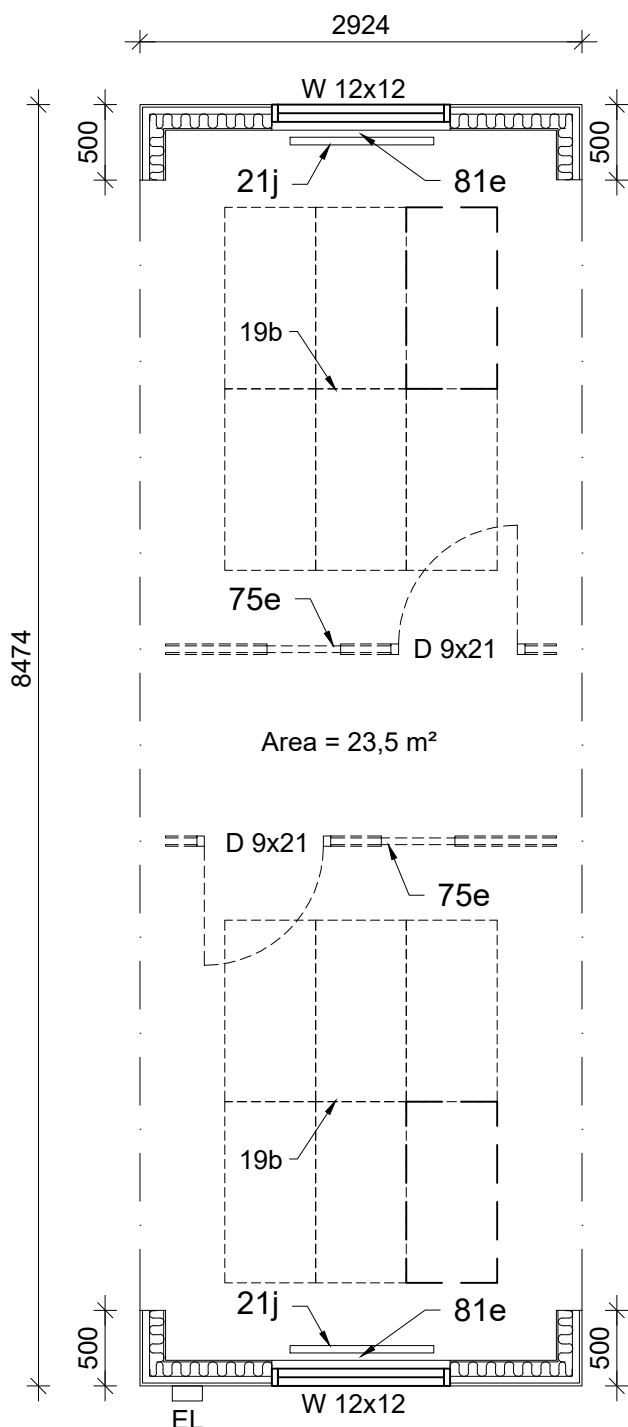

- Wall finish: chipboard
- Room height: 2400 mm
- Area: 23,5 m<sup>2</sup>

INCLUDED		
Pos.	Option	Pieces
21j	Radiator Ensto 1000 W (1500W FIN)	2
76a	Window blinds	2

Number of optional items chosen on the order sheet

**RAMIRENT**

Module:  
**C-20**

Scale:  
**1:50**