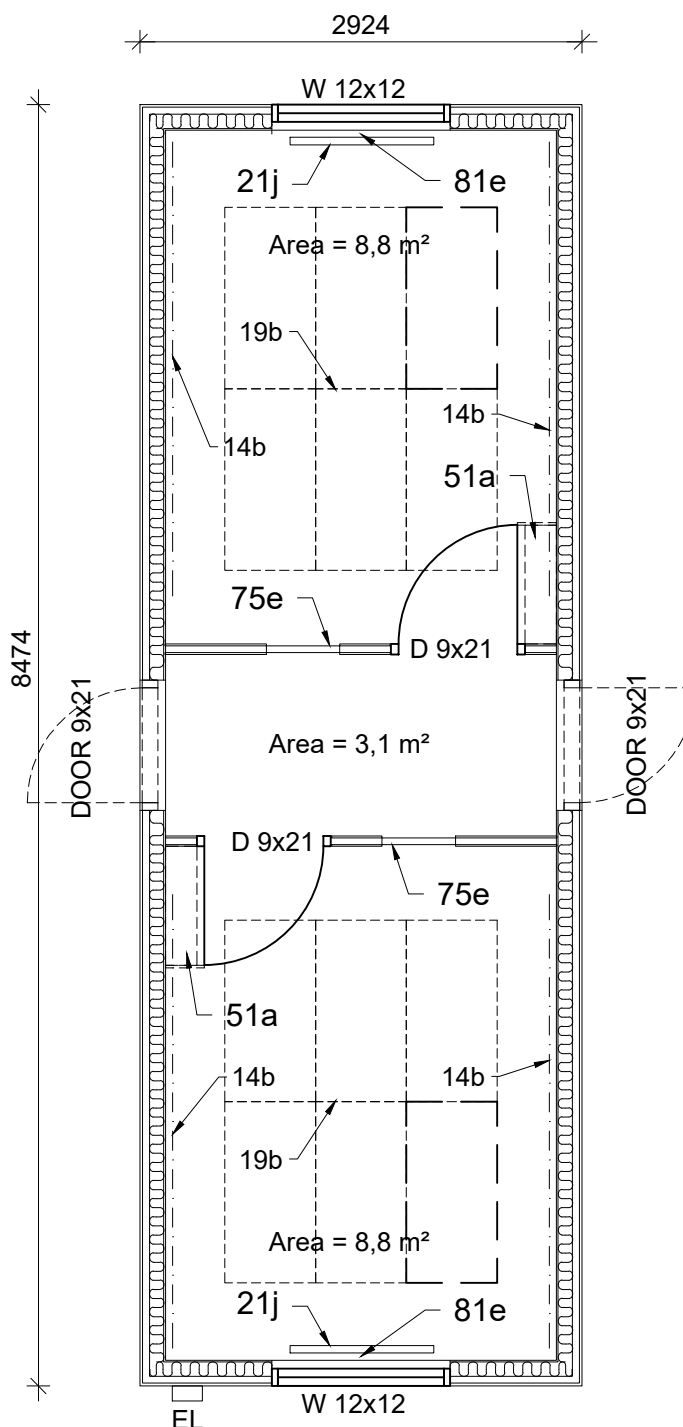

- Wall finish: chipboard
- Room height: 2400 mm
- Area: 21,0 m<sup>2</sup>

INCLUDED		
Pos.	Option	Pieces
21j	Radiator Ensto 1000 W (1500W FIN)	2
75e	YCO200 Partition wall (1 door, 1 glass wall)	2
76a	Window blinds	2

Number of optional items chosen on the order sheet

OPTIONAL		
Pos.	Option	Pieces
14b	Elfa top track, white (3000 mm)	
19b	YSO290 Suspended sound insulation boards 1800 x 2400	
22a	YSO190 Heat controlling switch	
51a	YSO220 Corner cupboard + hooks (2pcs)	
71n	YCO175 Wall element inside the 9x21 door frame	
73a	YSO170 Door plate M9x21	
76c	Window steel bars	
81e	Ventilation aggregate Mitsubishi VL-100 E	

**RAMIRENT**

Module:  
**C-12**

Scale:  
**1:50**