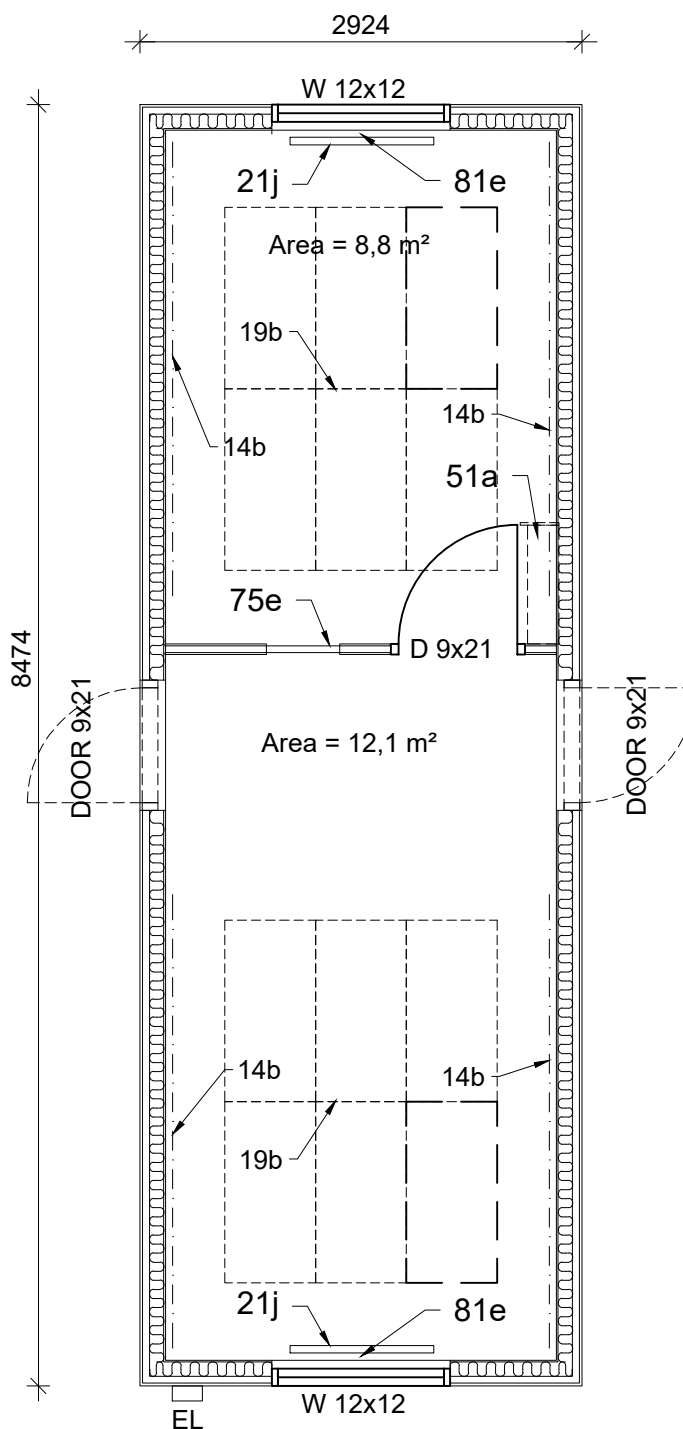

- Wall finish: chipboard
- Room height: 2400 mm
- Area: 21,0 m²

INCLUDED		
Pos.	Option	Pieces
21j	Radiator Ensto 1000 W (1500W FIN)	2
75e	YCO200 Partition wall (1 door, 1 glass wall)	1
76a	Window blinds	2

Number of optional items chosen on the order sheet

OPTIONAL		
Pos.	Option	Pieces
14b	Elfa top track, white (3000 mm)	
19b	YSO290 Suspended sound insulation boards 1800 x 2400	
22a	YSO190 Heat controlling switch	
51a	YSO220 Corner cupboard + hooks (2pcs)	
71n	YCO175 Wall element inside the 9x21 door frame	
73a	YSO170 Door plate M9x21	
76c	Window steel bars	
81e	Ventilation aggregate Mitsubishi VL-100 E	

RAMIRENT

Module:
C-11B

Scale:
1:50