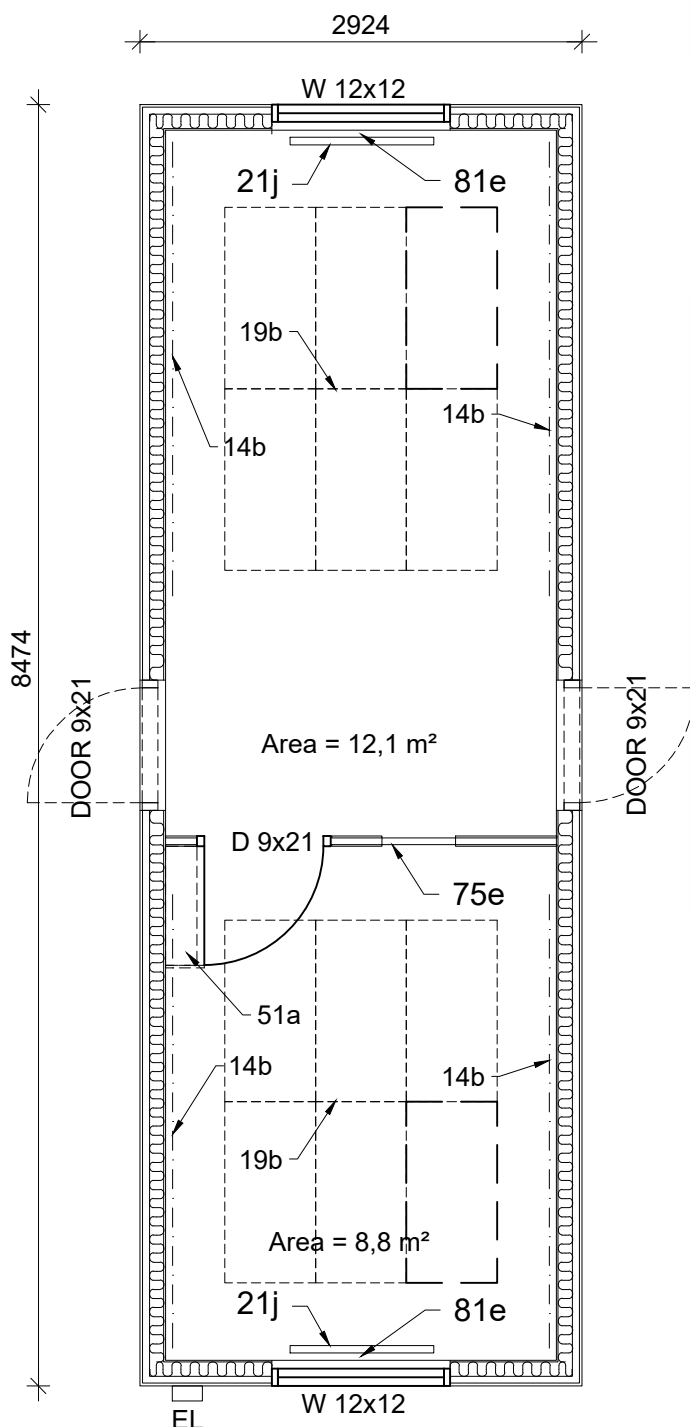

- Wall finish: chipboard
- Room height: 2400 mm
- Area: 21,0 m²

INCLUDED		
Pos.	Option	Pieces
21j	Radiator Ensto 1000 W (1500W FIN)	2
75e	YCO200 Partition wall (1 door, 1 glass wall)	1
76a	Window blinds	2

Number of optional items chosen on the order sheet

OPTIONAL		
Pos.	Option	Pieces
14b	Elfa top track, white (3000 mm)	
19b	YSO290 Suspended sound insulation boards 1800 x 2400	
22a	YSO190 Heat controlling switch	
51a	YSO220 Corner cupboard + hooks (2pcs)	
71n	YCO175 Wall element inside the 9x21 door frame	
73a	YSO170 Door plate M9x21	
76c	Window steel bars	
81e	Ventilation aggregate Mitsubishi VL-100 E	

RAMIRENT

Module:

C-11A

Scale:

1:50