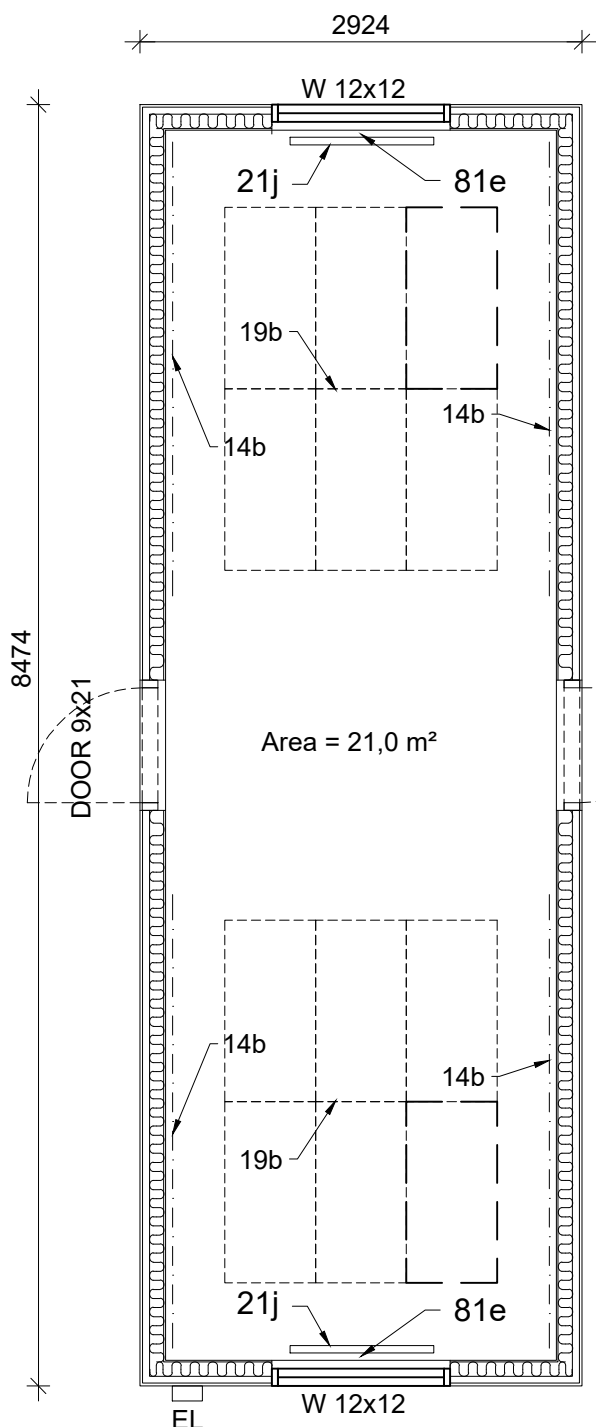

- Wall finish: chipboard
- Room height: 2400 mm
- Area: 21,0 m<sup>2</sup>

INCLUDED		
Pos.	Option	Pieces
21j	Radiator Ensto 1000 W (1500W FIN)	2
76a	Window blinds	2

Number of optional items chosen on the order sheet

OPTIONAL		
Pos.	Option	Pieces
14b	Elfa top track, white (3000 mm)	
19b	YSO290 Suspended sound insulation boards 1800 x 2400	
22a	YSO190 Heat controlling switch	
71n	YCO175 Wall element inside the 9x21 door frame 	
73a	YSO170 Door plate M9x21 	
76c	Window steel bars	
81e	Ventilation aggregate Mitsubishi VL-100 E	

**RAMIRENT**

Module:  
**C-10**

Scale:  
**1:50**