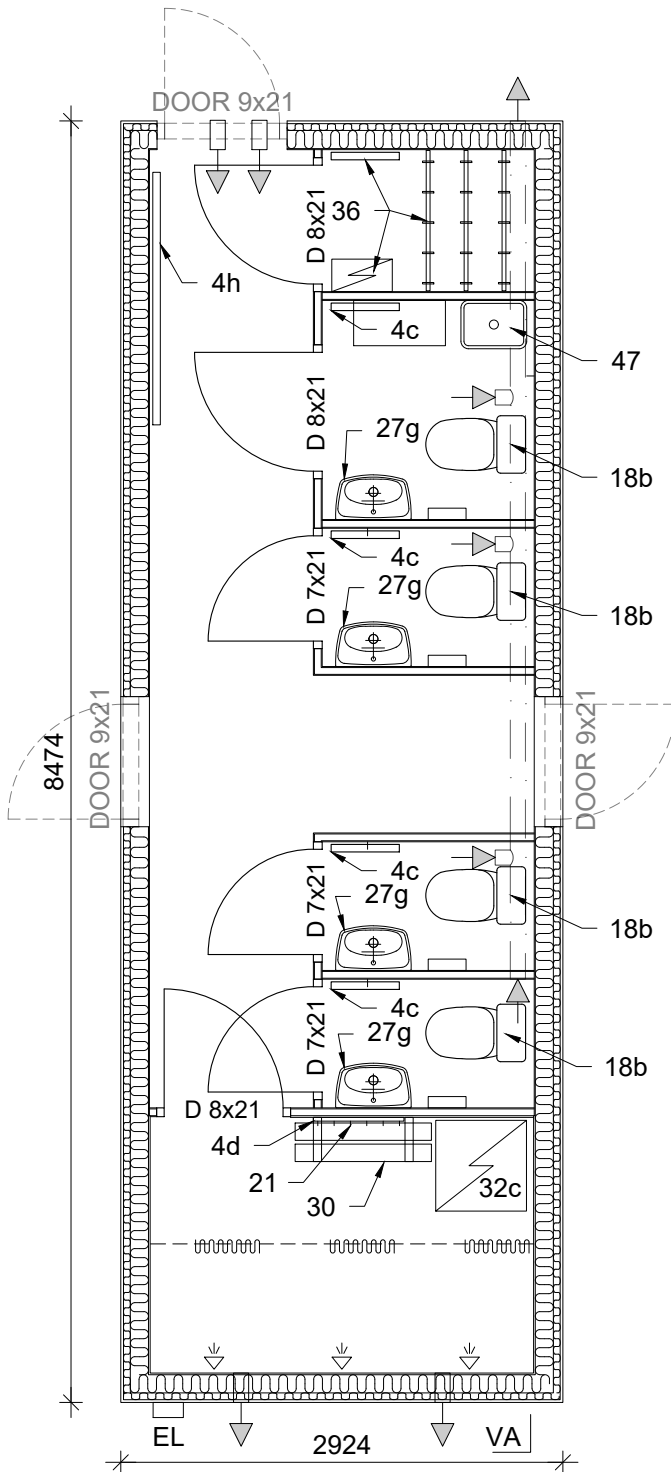

- Wall finish: plywood
- Room height: 2400 mm
- Area: 20,5 m<sup>2</sup>

### INCLUDED

Pos.	Option	Pieces
4c	Radiator Ensto 250 W, 380x451	4
4d	Radiator Lista5 500 W, 200x1100	1
4h	Radiator Lista9 900 W, 200x1670	1
18b	Toilet set: 1 WC-paper holder, 1 toilet seat, 1 metal double-hook, 1 sanitary bag holder	4
21	Clothing hanger (6 hooks)	1
27g	Washing set: 1 Sink, 1 mirror, 1 light trash bin, 1 box for hand drying paper	4
30	Sitting bench	1
32c	Water boiler NIBE 300L	1
36	Drying room set: clothhangers, dehumidifier 300W, radiator 250 W (380x451)	1
47	Cleaning set: 1 sink + shelving	1

Number of optional items chosen on the order sheet