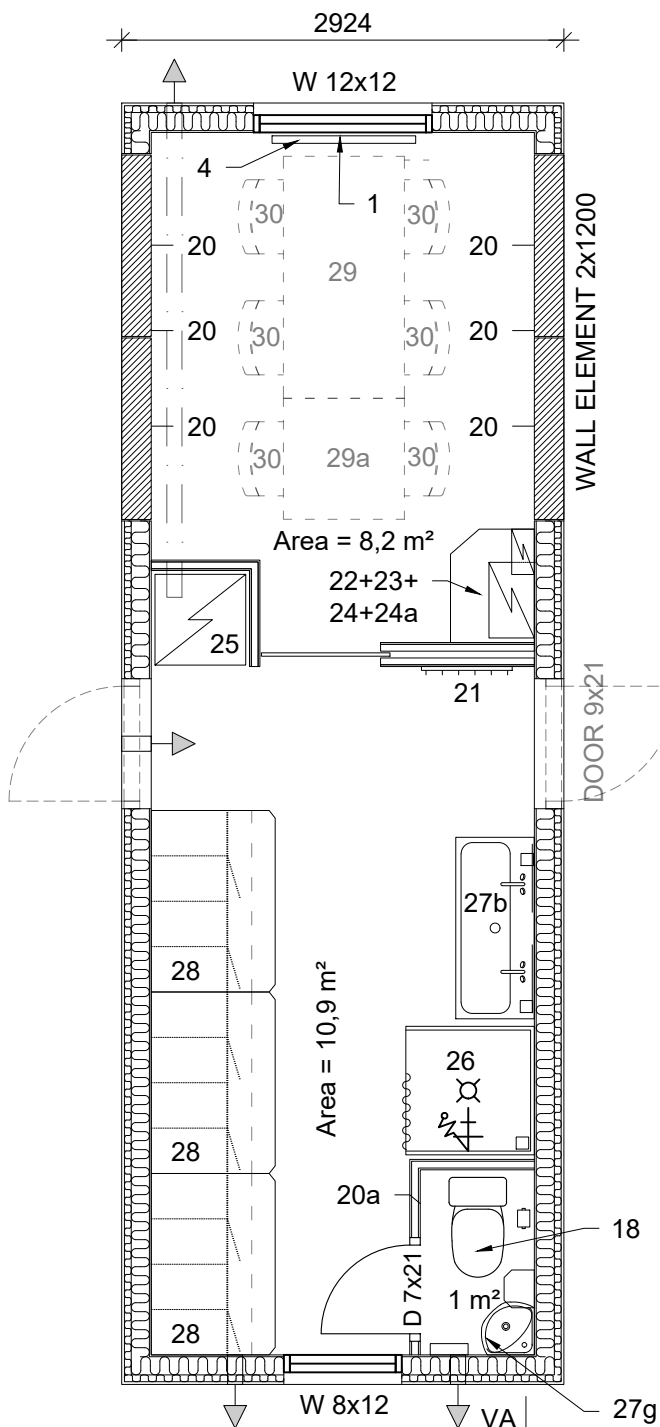

- Wall finish: plywood
- Room height: 2400 mm
- Area: 20,5 m²

INCLUDED		
Pos.	Option	Pieces
1	Ventilation aggregate Mitsubishi VL-100 E	1
2	Window steel bars	2
3	Window blinds	1
4	Radiator Ensto 1000 W	1
4c	Radiator Ensto 250 W, 380x451	1
4d	Radiator Lista5 500 W, 200x1100	1
4h	Radiator Lista9 900 W, 200x1670	1
6	YSO153 Wall element 1200 x 2380 for the opening	4
11d	Interior sliding door	1
11a	Interior door M7x21	1
18	Toilet set: 1 WC-paper holder, 1 toilet seat, 1 sanitary bag holder	1
20	Metal hook	6
20a	Metal double-hook	1
21	Clothing hanger (6 hooks)	1
22	Coffee machine's shelf	1
23	Fridge, 190L	1
24	Microwave oven	2
24a	Two-story cupboard for microwaves	1
25	Drying machine	1
26	Shower cabin	1
27b	Washing corner: Sink 100L, 2 mirrors, 2 holders for liquid soap 2,7L, 1 light trash bin, box for hand drying paper	1
27g	Washing set: 1 Sink, 1 mirror, 1 light trash bin, 1 box for hand drying paper	1
28	Wardrobes for 2 persons. 2 parts with door, 2 parts without door + sitting bench	3
32	Water boiler Nibe Eminent-E 100	1
33	Electrical plug with timer next to the fridge	1
34	Floor rack for dry paper roll	1

Number of optional items chosen on the order sheet

OPTIONAL		
Pos.	Option	Pieces
7	YSO170 Exterior door plate M9x21 	
9	YSO190 Heat controlling switch	
17a	YSO270 Information board (600x900)	
29, 29a, 30	YSO551 Furniture set (table 800x1600, table 800x800; 6 chairs)	

RAMIRENT

Module:

SHAA51 SWE

Scale:

1:50