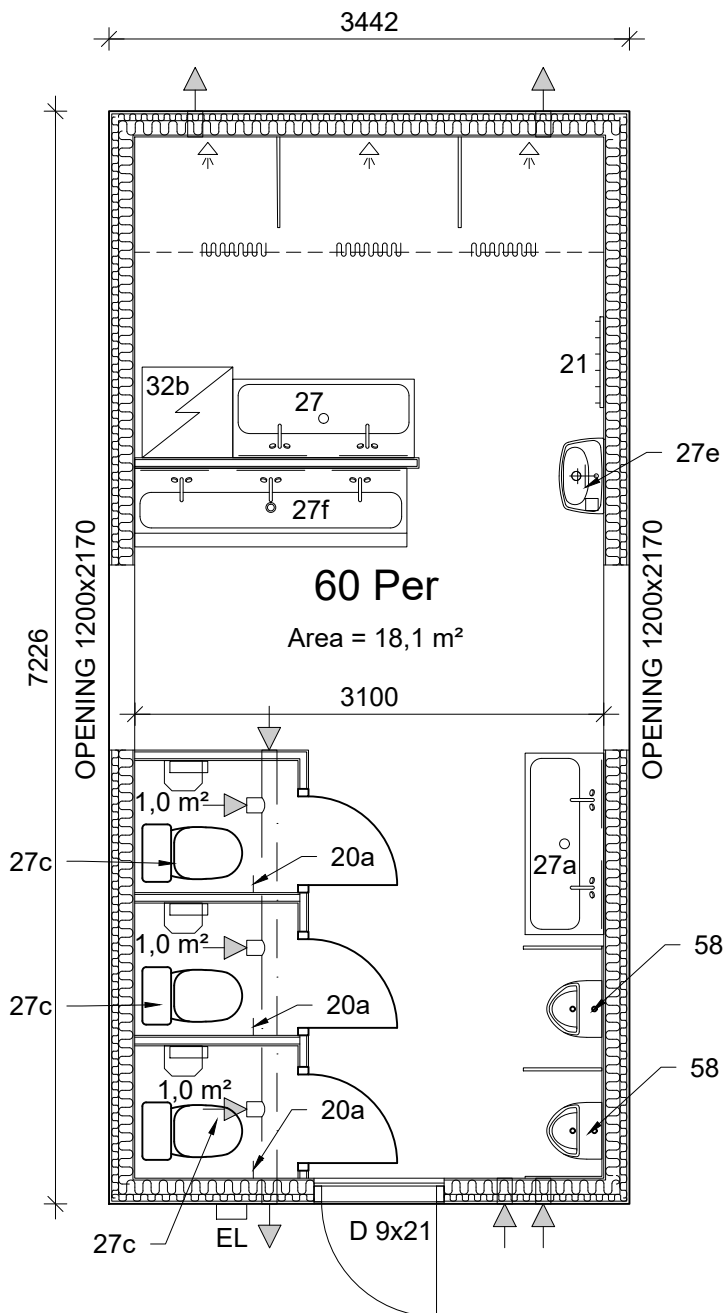

- Wall finish: chipboard
- Room height 2400 mm
- Area = 21,3 m²

INCLUDED		
Pos.	Option	Pcs
4	Radiator Ensto 1500 W	1
4g	Radiator Ensto 500 W, 380x585	1
4c	Radiator Ensto 250 W, 380x451	3
20a	Metal double-hook	3
21	Clothing hanger (6 double hooks)	1
27	Washing corner (without cupboard underneath): Sink 100L, 2 mirrors, 1 light trash bin, box for hand drying paper	2
27f	Washing corner (without cupboard underneath): Sink 150L, 2 mirrors, 1 light trash bin, 1 box for hand drying paper	1
27c	Toilet set: 1 WC-paper holder, 1 toilet seat	3
27e	Washing set: 1 Sink, 1 mirror, 1 light trash bin, 1 box for hand drying paper	1
32b	Water boiler 300L	1
58	Urinal	2

Section of metal washbasin,
Washbasin without cupboard
underneath

Number of optional items chosen on the order sheet

OPTIONAL		
Pos.	Option	
7	YSO170 Exterior door plate M9x21	
9	YSO190 Heat controlling switch	
52	YSO590 Door latch	
53	YFO150 Wall element for the opening 1200 x 2170 with door frame	

RAMIRENT

Module:
FFA60

Scale:
1:50