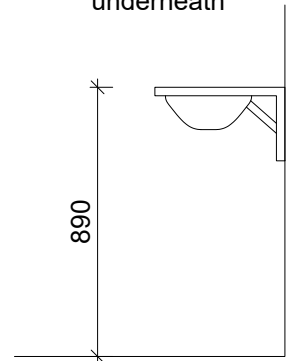

- Wall finish: chipboard
- Room height 2400 mm
- Area = 21,3 m²

INCLUDED		
Pos.	Option	Pcs
4	Radiator Ensto 1500 W	1
4g	Radiator Ensto 500 W, 380x585	1
4c	Radiator Ensto 250 W, 380x451	3
20a	Metal double-hook	3
21	Clothing hanger (6 double hooks)	1
27	Washing corner (without cupboard underneath): Sink 100L, 2 mirrors, 1 light trash bin, box for hand drying paper	2
27f	Washing corner (without cupboard underneath): Sink 150L, 2 mirrors, 1 light trash bin, 1 box for hand drying paper	1
27c	Toilet set: 1 WC-paper holder, 1 toilet seat	3
27e	Washing set: 1 Sink, 1 mirror, 1 light trash bin, 1 box for hand drying paper	1
32b	Water boiler 300L	1
58	Urinal	2

Section of metal washbasin,
Washbasin without cupboard
underneath

Number of optional items chosen on the order sheet

OPTIONAL		
Pos.	Option	
7	YSO170 Exterior door plate M9x21	
9	YSO190 Heat controlling switch	
52	YSO590 Door latch	
53	YFO150 Wall element for the opening 1200 x 2170 with door frame	

RAMIRENT

Module:
FFA60

Scale:
1:50